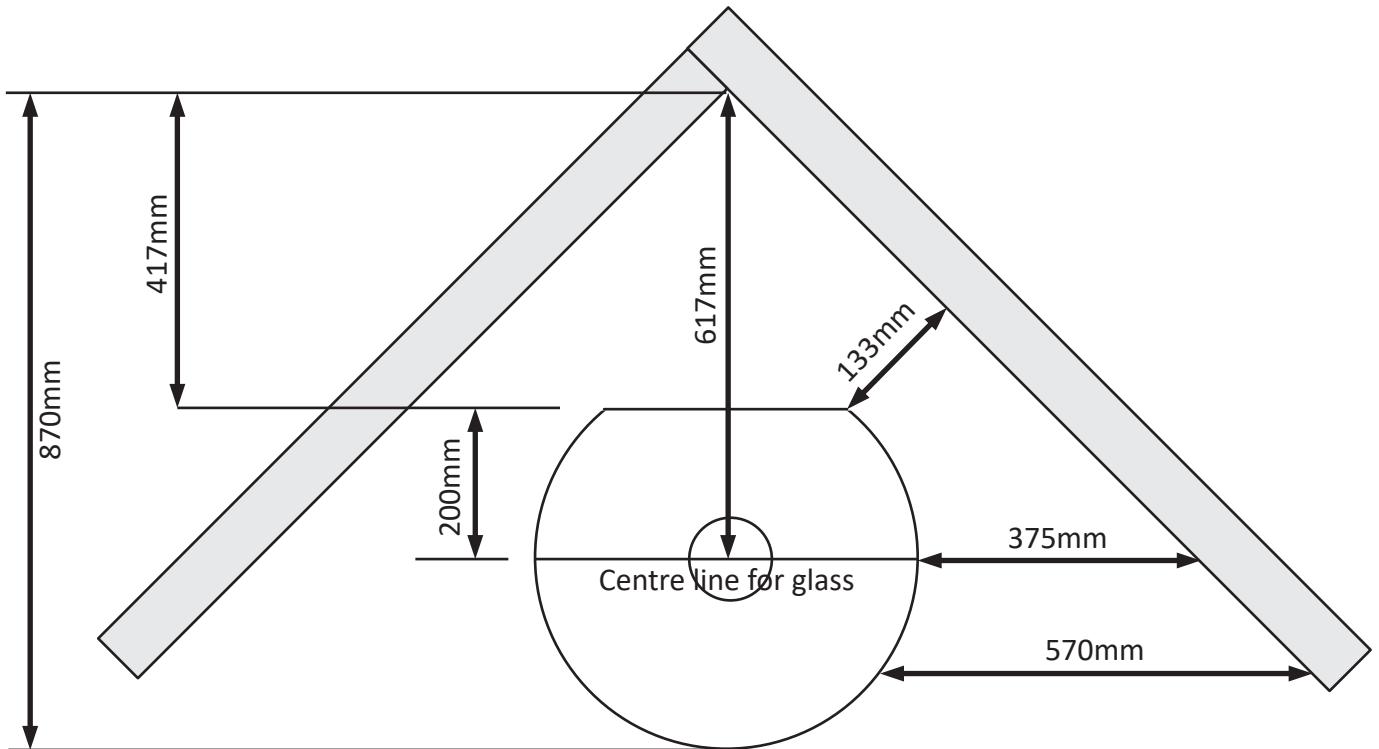

WESTFIRE

Westfire Uniq 37 Corner Position

Distance to combustible walls

| DISTANCE TO COMBUSTIBLE MATERIALS | | | | |
|-----------------------------------|-------------------------------|-------------------------------|--|---|
| | DISTANCE TO COMBUSTIBLES REAR | DISTANCE TO COMBUSTIBLES SIDE | DISTANCE TO COMBUSTIBLES SIDE IN CORNER POSITION | DISTANCE TO FLAMMABLE MATERIAL/ FURNITURE IN FRONT OF STOVE |
| Uniq 37 | 100mm | 600mm | 375mm | 825mm |
| Uniq 37 Ped | 100mm | 600mm | 375mm | 825mm |