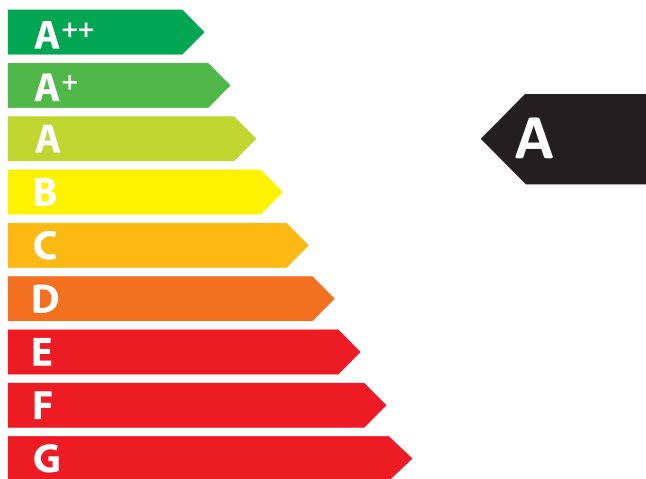

ENERGY

Mendip Stoves

Woodland DC

5
kW