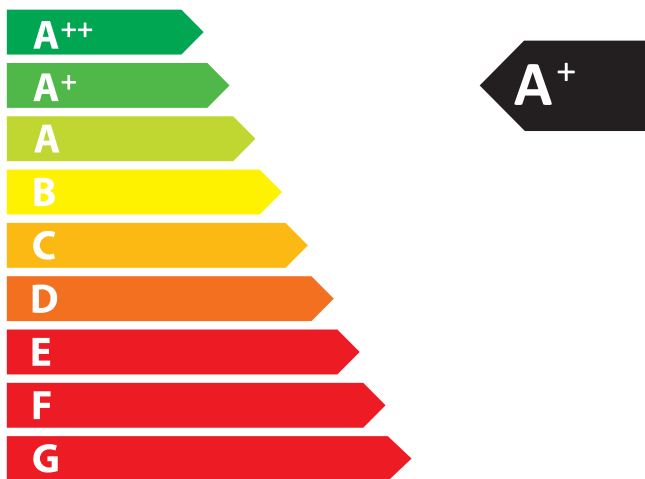

ENERGY

Beltane Stoves

Chew

4.6
kW